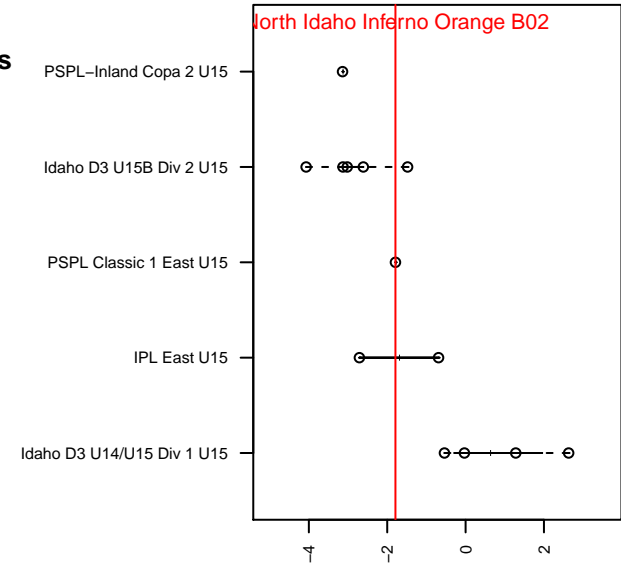

# North Idaho Inferno Orange B02

North Idaho Inferno FC  
 Post Falls, ID  
 B02 total strength=1111  
 attack=4.82 defense=1.8  
 fall league = PSPL Classic 1 East U15  
 spr league = Spr IPL 01-02 U16  
 notes= Lawson 2016

alt names used:  
 NORTH IDAHO INFERNO N.I. INFERNO FC 0  
 Inferno Lawson B02  
 NORTH IDAHO INFERNO FC BOYS 02 GL OF

Venues played:  
 2016 Oswego Nike Cup U15  
 2016 PSPL Classic 1 East U15  
 2016 Spr IPL 01-02 U16  
 2016 ID State Cup U15

**attack and defense variance (black dot)  
relative to other teams  
and top 10 in region**

**attack and defense rating  
relative to others at age  
and all opponents in last 13 months**

**Performance relative to 13 month average**