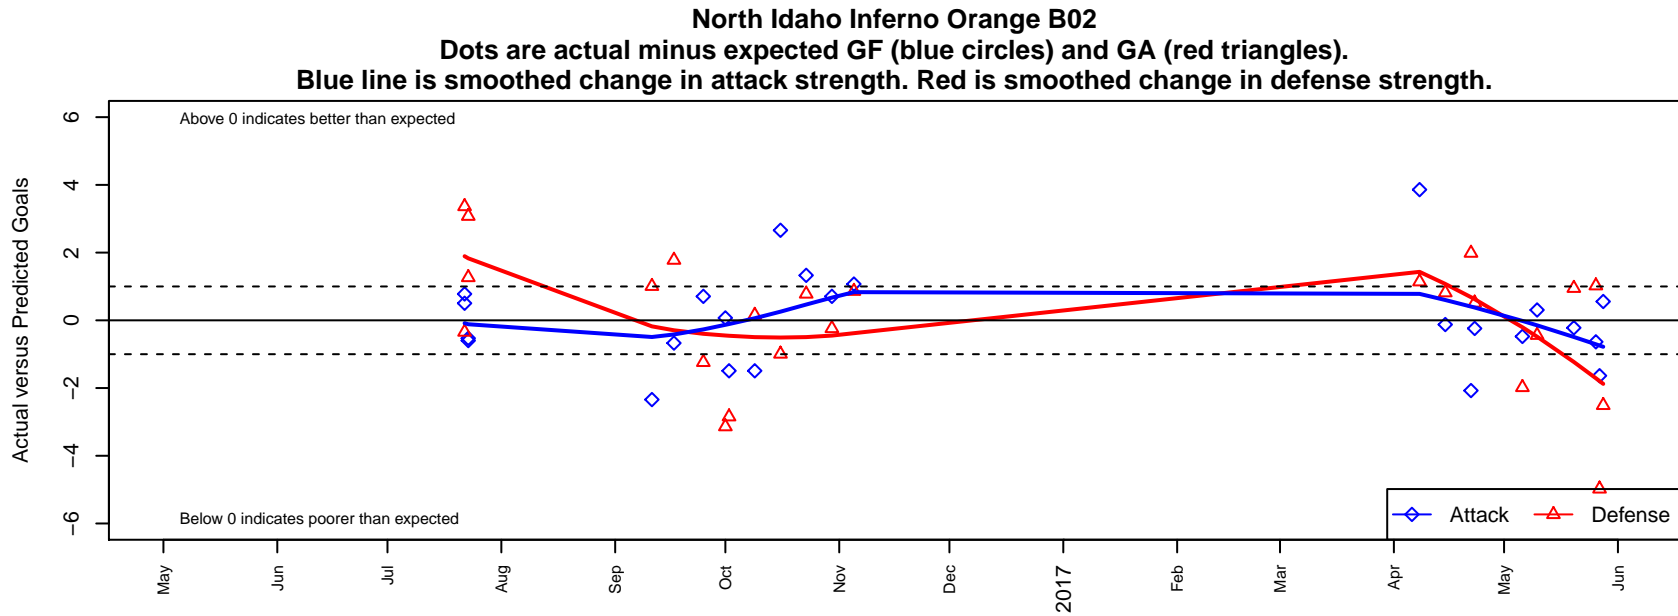

# North Idaho Inferno Orange B02

North Idaho Inferno FC  
 Post Falls, ID  
 B02 total strength=1111  
 attack=4.82 defense=1.8  
 fall league = PSPL Classic 1 East U15  
 spr league = Spr IPL 01-02 U16  
 notes= Lawson 2016

**attack and defense variance (black dot)  
relative to other teams  
and top 10 in region**

**attack and defense rating  
relative to others at age  
and all opponents in last 13 months**

**Performance relative to 13 month average**